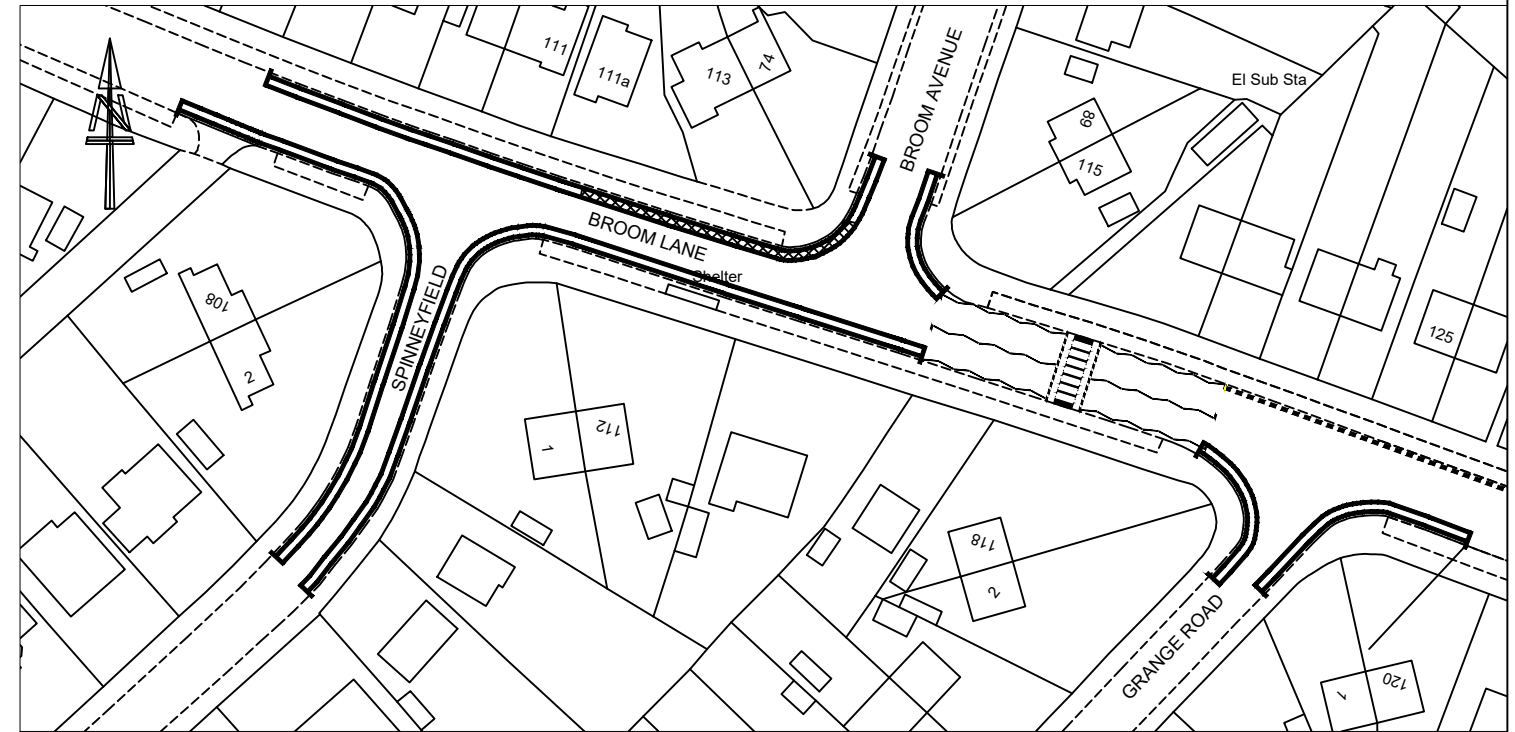

Appendix 3

Key

Proposed no waiting at any time parking restrictions.

Existing No waiting Mon-Fri 8am-6pm to become no waiting at any time

Existing no waiting at any time parking restrictions.

Existing no waiting Mon-Fri 8am-6pm.

Rotherham Metropolitan Borough Council
Regeneration & Environment
 Riverside House, Main Street,
 Rotherham S60 1AE

Client:

Title
 Proposed no waiting at any time parking restrictions - Spinneyfield and
 Welham Drive, Moorgate