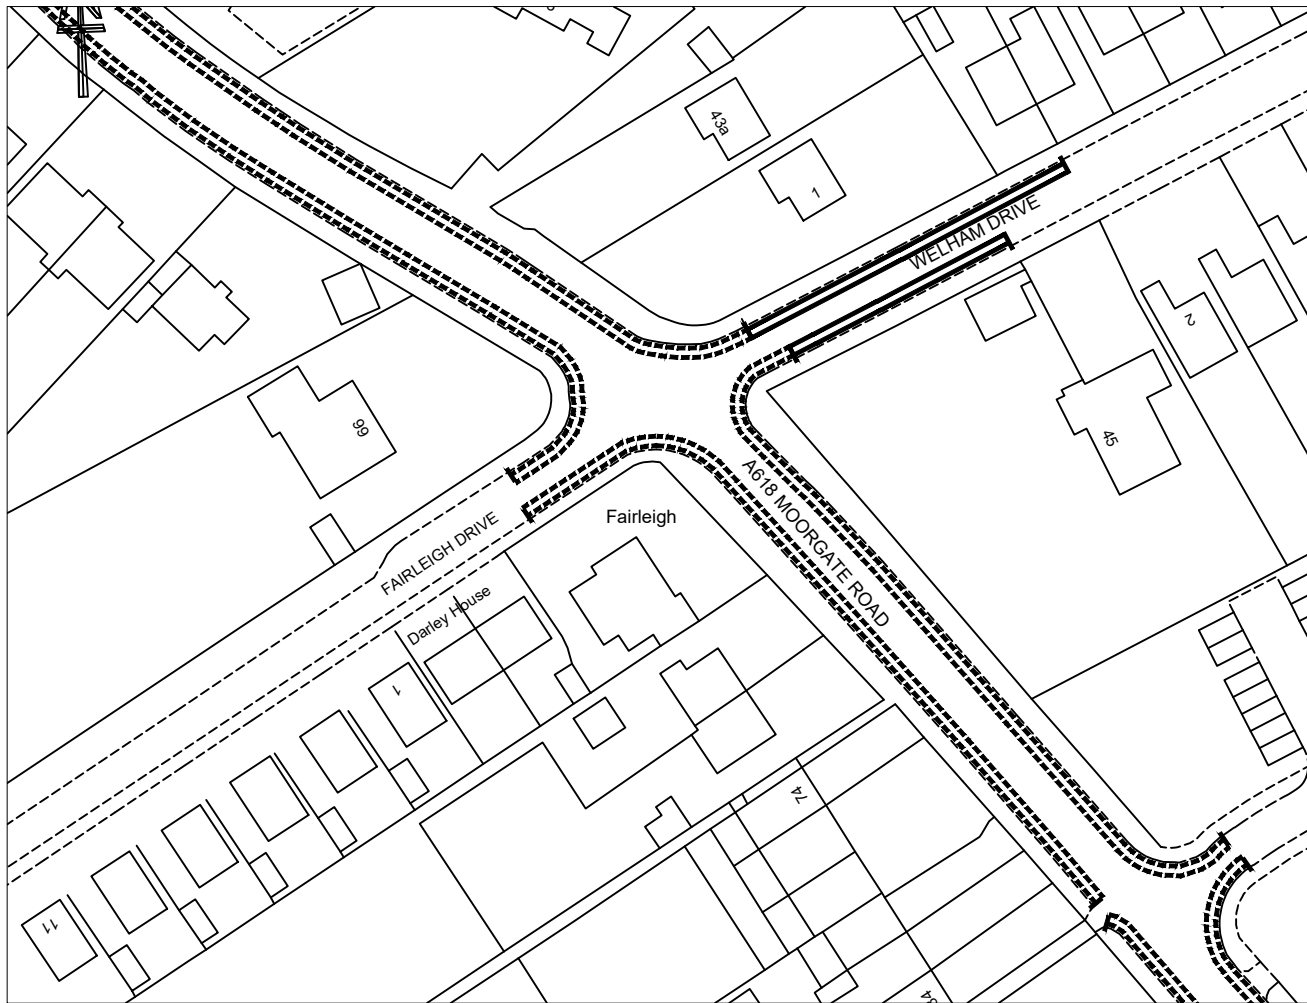

Appendix 3

Key

Proposed no waiting at any time parking restrictions.

Existing No waiting Mon-Fri 8am-6pm to become no waiting at any time

Existing no waiting at any time parking restrictions.

Existing no waiting Mon-Fri 8am-6pm.

Rotherham Metropolitan Borough Council
Regeneration & Environment
 Riverside House, Main Street,
 Rotherham S60 1AE

Client:

Title
 Proposed no waiting at any time parking restrictions - Spinneyfield and
 Welham Drive, Moorgate